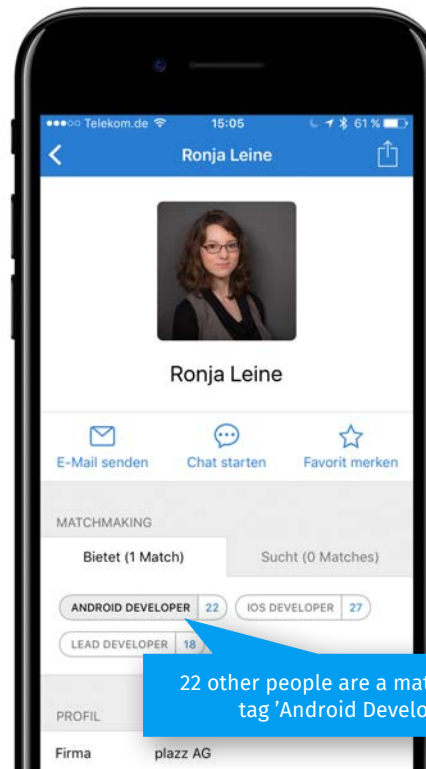

Matchmaking

By means of the matchmaking feature of our Mobile Event App you'll find the right dialogue partner at every event.

1 Tag Selection

During the setup the participant completes his profile with 3 tags each for „I'm searching“ and „I'm offering“. The tag pool is predefined by the event organiser.

2 Best Match Sorting

The list of participants can be sorted by the best tag match so one can quickly find the most suitable dialogue partner.

3 Tag Filter

If you click on one tag you can see more matches of that one tag.